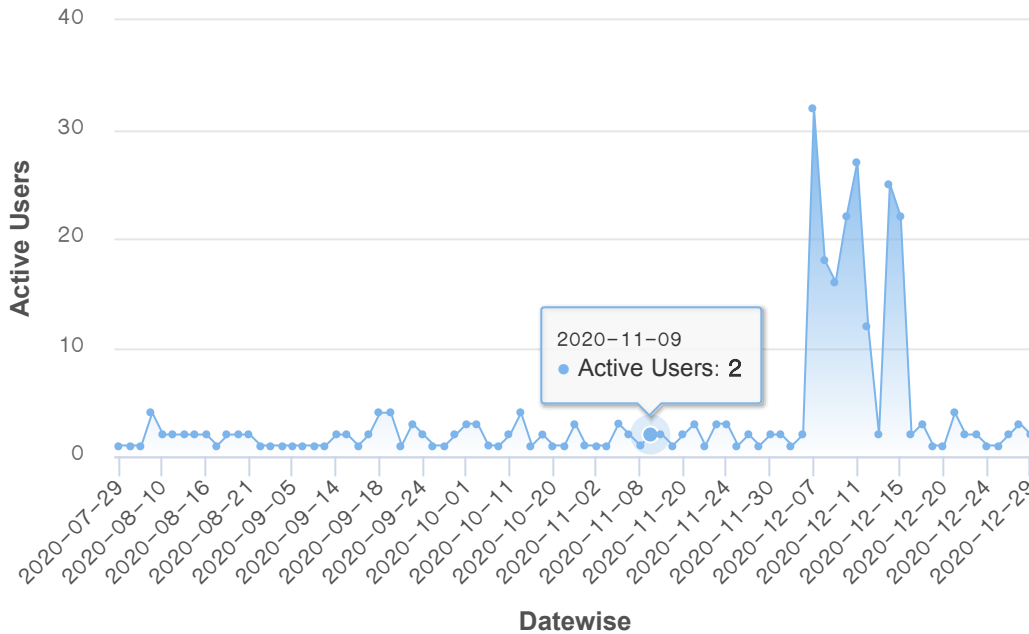

Notifications

Visits & Logins

(Includes guest session)

13,120

Cumulative Page Views, Searches & Downloads

14,228

Off-Campus Access based Searches, Views & Downloads

11,373

Reports

Datewise

Monthwise

Download Overall Usage

Real-Time User Logins

1

Web

788