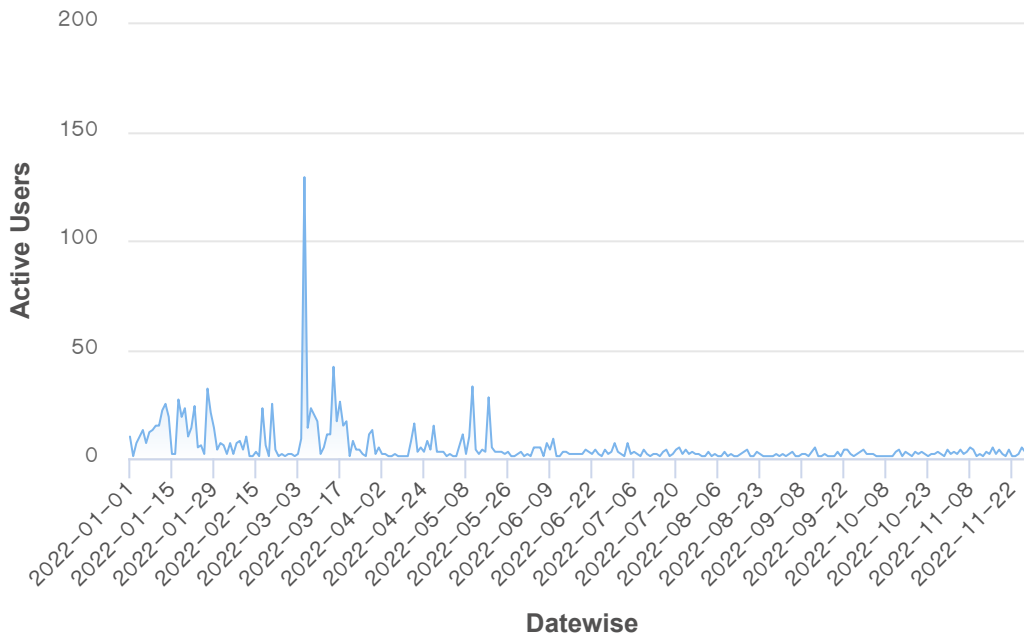

Notifications

Visits & Logins

(Includes guest session)

61,630

Cumulative Page

Views,
Searches & Downloads

74,754

Off-Campus Access based

Searches, Views &
Downloads

50,072

Reports

Datewise

Monthwise

Download Overall Usage

Real-Time User Logins

1